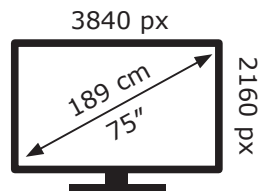

ENERGY

LG Electronics

75UN81003LB

170 kWh/1000h

ABCDEF**G**

186 kWh/1000h

2019/2013